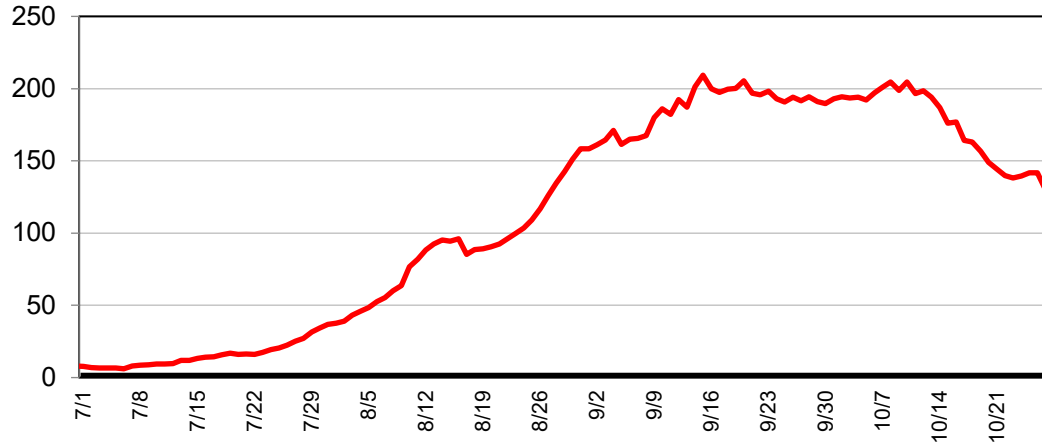

# COVID-19 Summary Report For October 26, 2021

Date: 10/27/2021

7-Day Moving Average Case Counts, 3rd & 4th Quarter 2021

7-Day Avg. Number of Cases Today, 7 & 14 Days Ago

## Demographics:

Age of COVID-19 Cases

Sex of COVID-19 Cases

Race of COVID-19 Cases

  
Number of COVID-19 Hospitalizations

% of COVID-19 Cases In Long-Term Care

  
% of Health Care Workers With COVID-19

COVID-19 % of Cases With Symptoms