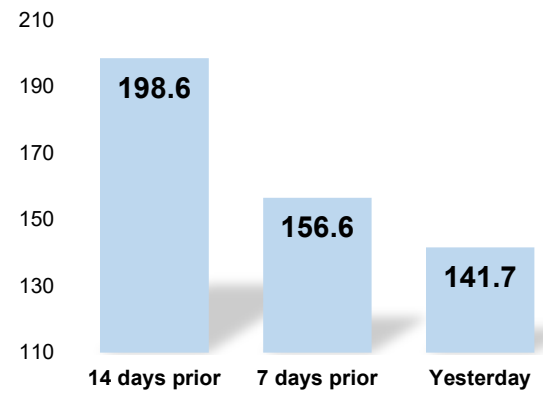

# COVID-19 Summary Report For October 26, 2021

Date: 10/27/2021

7-Day Moving Average Case Counts, 3rd & 4th Quarter 2021

7-Day Avg. Number of Cases Today, 7 & 14 Days Ago

## Demographics:

Age of COVID-19 Cases

Sex of COVID-19 Cases

Race of COVID-19 Cases

  
Number of COVID-19 Hospitalizations

% of COVID-19 Cases In Long-Term Care

  
% of Health Care Workers With COVID-19

COVID-19 % of Cases With Symptoms