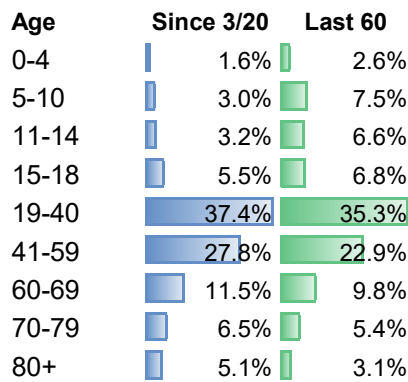

# COVID-19 Summary Report For October 26, 2021

Date: 10/27/2021

7-Day Moving Average Case Counts, 3rd & 4th Quarter 2021

7-Day Avg. Number of Cases Today, 7 & 14 Days Ago

## Demographics:

Age of COVID-19 Cases

Sex of COVID-19 Cases

Race of COVID-19 Cases

  
Number of COVID-19 Hospitalizations

% of COVID-19 Cases In Long-Term Care

  
% of Health Care Workers With COVID-19

COVID-19 % of Cases With Symptoms