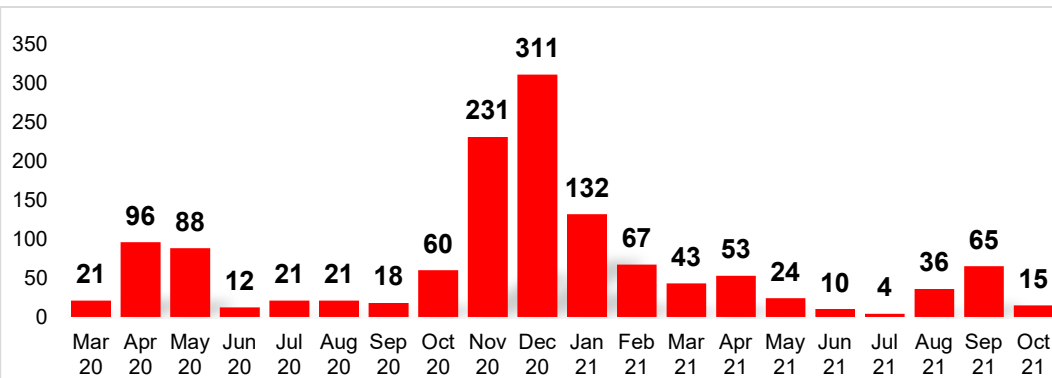

Deaths Caused by COVID-19
(recent figures may be incomplete and subject to change)